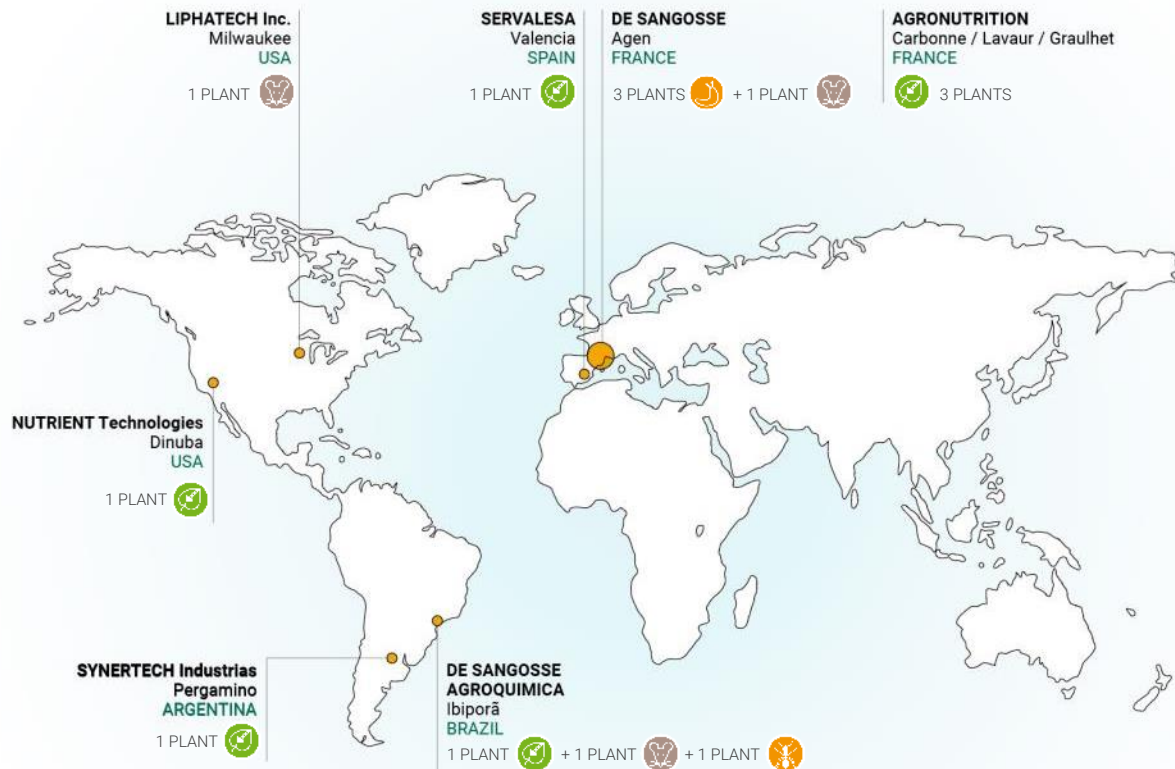

THE HIGHEST QUALITY STANDARD PROVIDED BY 14 PRODUCTION PLANTS

Legend

BAIT TECHNOLOGIES

ANTS

NUTRITION

PEST CONTROL